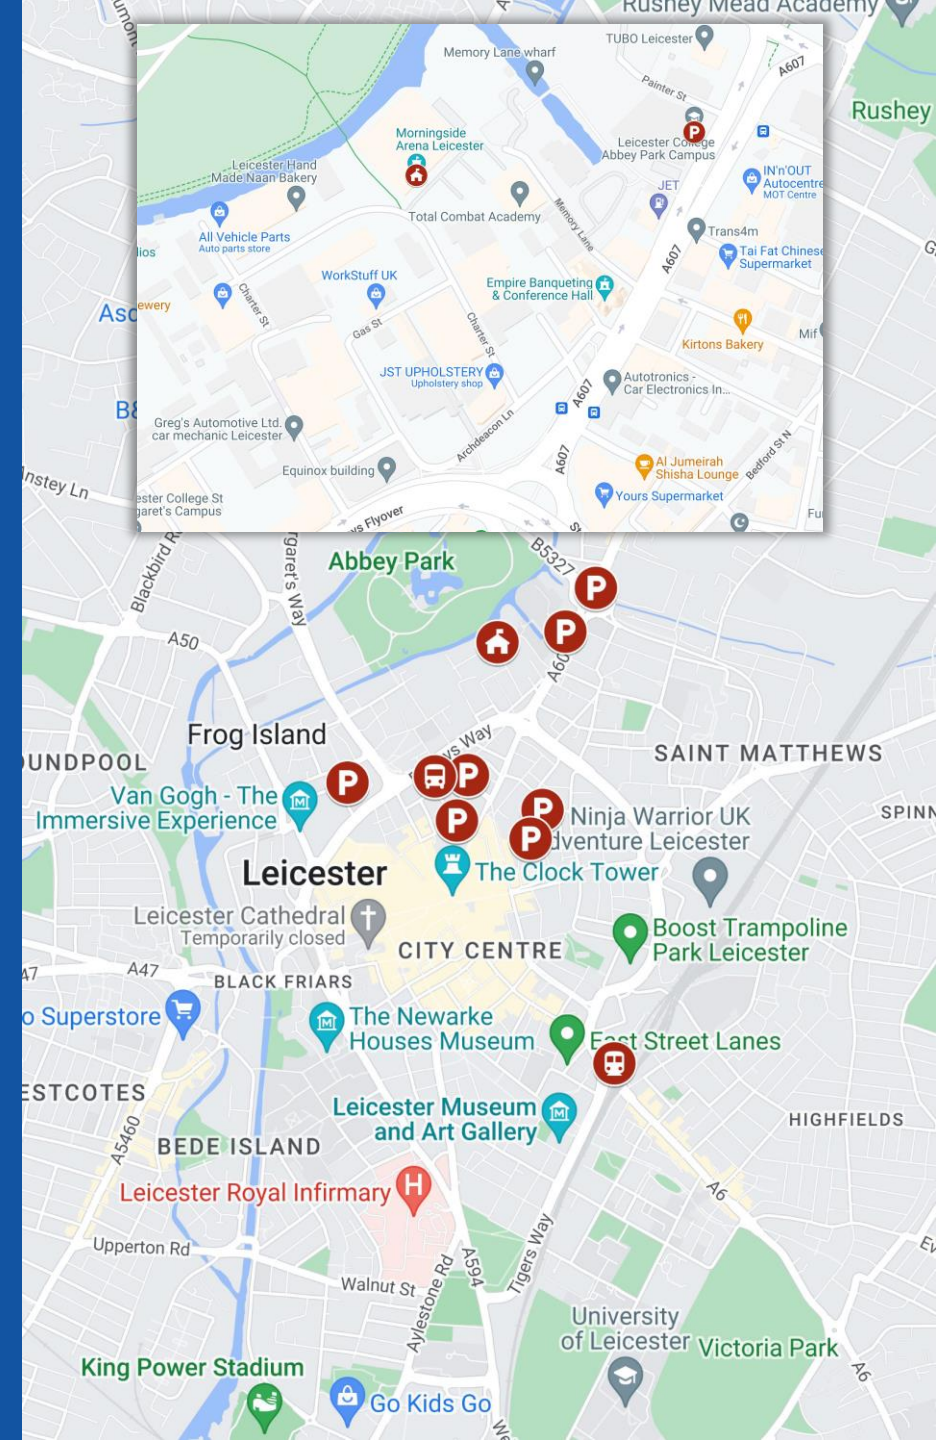

ARENA ACCESS

The Morningside Arena has onsite parking including dedicated disabled parking bays, and features charging points for electric vehicles.

The Arena also has superb transport links:

- Train station 15 mins walk
- Bus & Coach station 10 mins walk
- Only 15 minutes drive from Junction 21 of the M1

For external parking, Leicester City has a number of options less than 10 minutes walk from the Arena:

- The Highcross shopping centre
- Leicester College
- Lee Circle
- Abbey Street
- Belgrave Circle

ARENA GALLERY