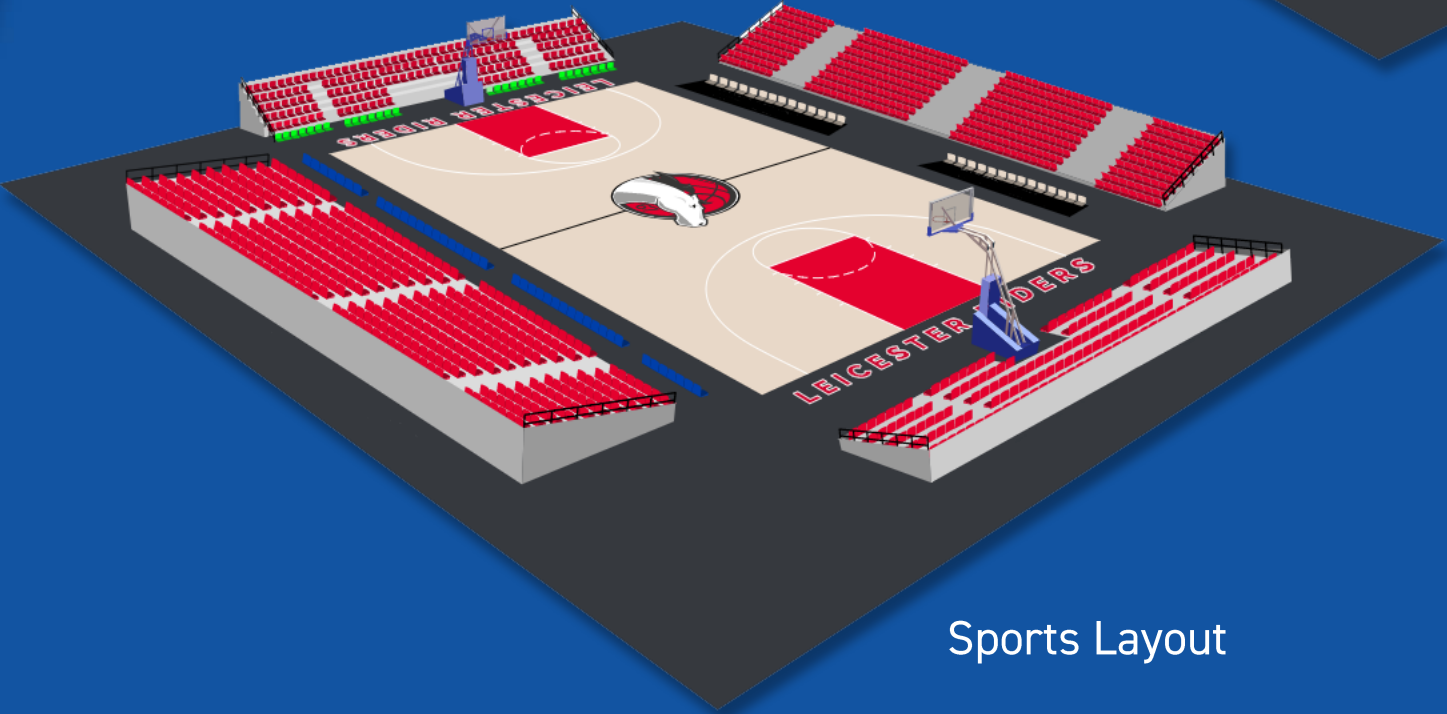

ARENA
LAYOUTS

Events Layout

Sports Layout

SUSTAINABILITY

The Arena has the largest solar power system in Leicester, with 980 250W solar panels which can supply up to 245 kWh at peak times.

Our water is heated by ground source heat pumps providing the Arena with heating and hot water year round.