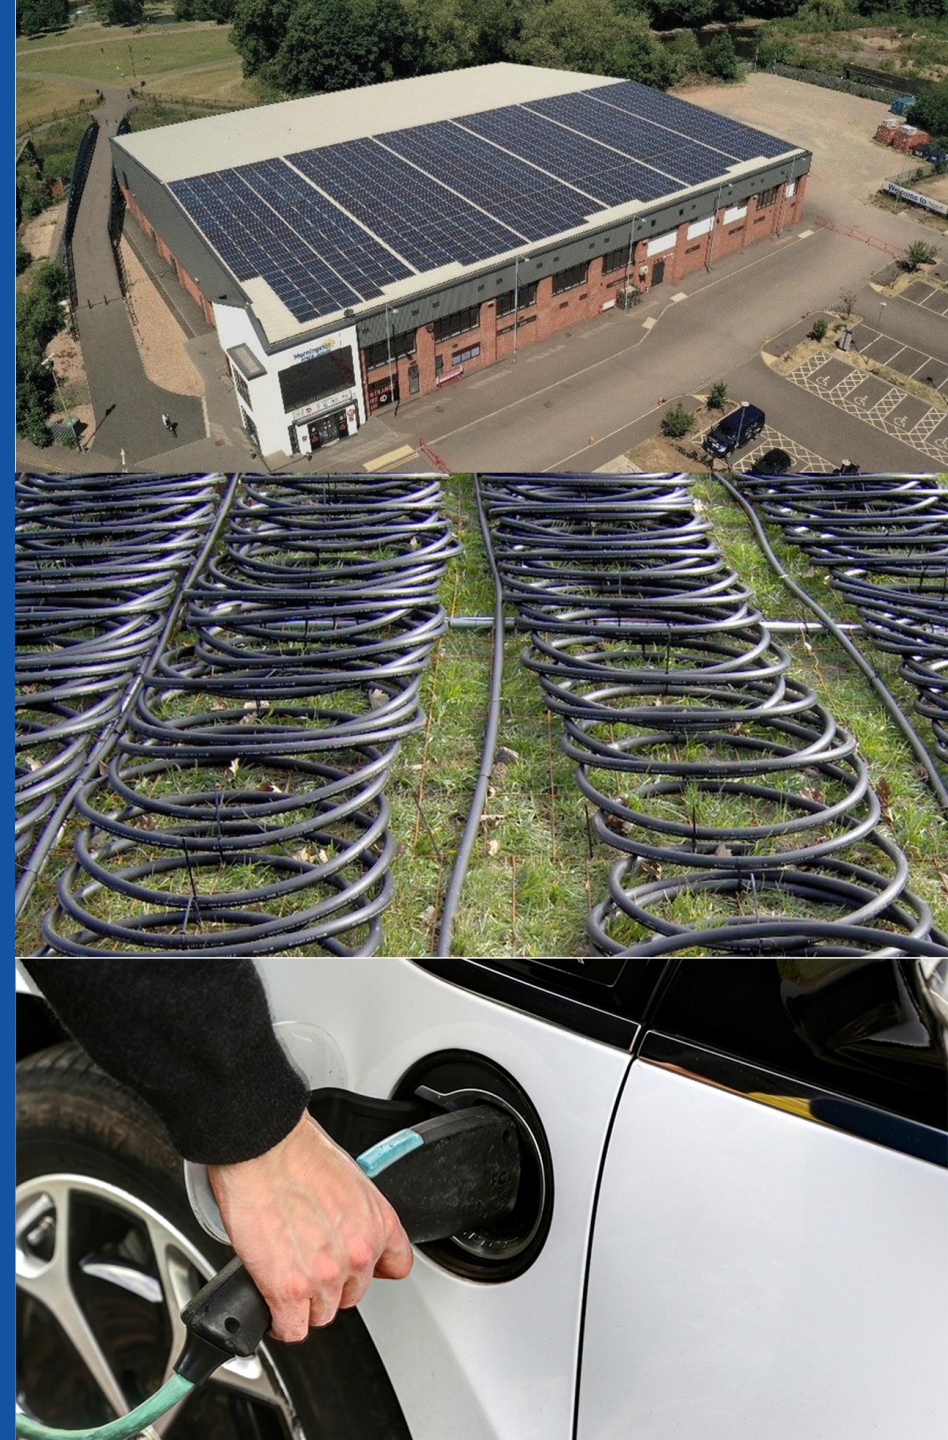

SUSTAINABILITY

The Arena has the largest solar power system in Leicester, with 980 250W solar panels which can supply up to 245 kWh at peak times.

Our water is heated by ground source heat pumps providing the Arena with heating and hot water year round.

We also have electric vehicle charging stations onsite, with more planned as part of our Arena Extension Project.

Our target is to reach carbon net zero, reduce the environmental impact of hosting events, and help deliver a greener Leicester!