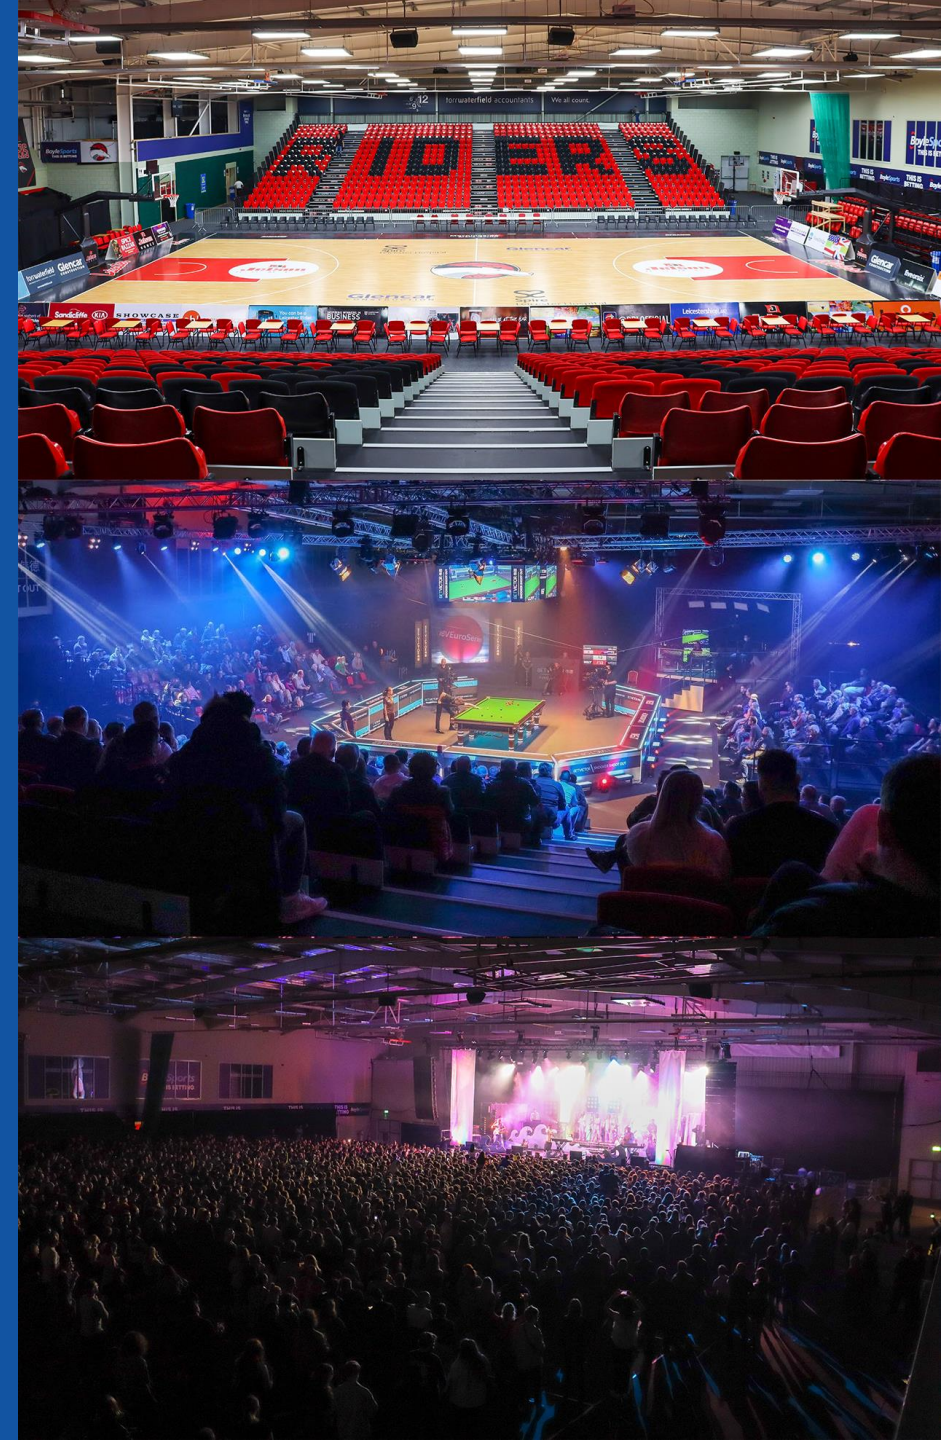

ABOUT US

The Morningside Arena is Leicester's largest and most flexible indoor entertainment, event, sports and conference venue.

With 2 large arenas for up to 3,000 seated or standing, we have the flexibility to create bespoke layouts for your event, with our two freestanding grandstands utilised to suit from 50 to 1000 people.

Facilities:

- Exclusive mezzanine areas with private bars and toilets
- Multiple toilet facilities and changing rooms
- Bespoke bar layouts
- In-house security team
- In-house rigging team