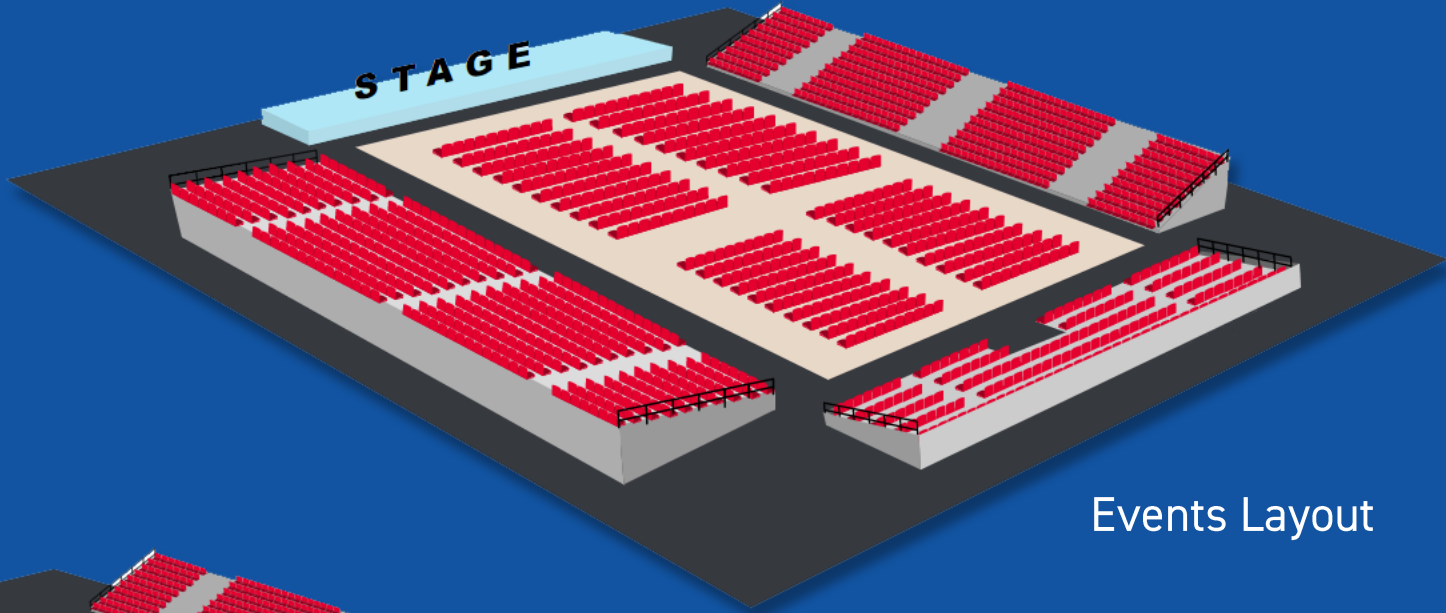

[CONTACT US](#)

ABOUT US

The Morningside Arena is Leicester's largest and most flexible indoor entertainment, event, sports and conference venue.

With 2 large arenas for up to 3,000 seated or standing, we have the flexibility to create bespoke layouts for your event, with our two freestanding grandstands utilised to suit from 50 to 1000 people.

CONFERENCES

Morningside Arena can provide multiple, flexible options for:

- Corporate hospitality
- Business meetings
- Networking events

Our highly adaptable room layouts allow us to accommodate from 15 up to 250 attendees, allowing us to offer you a bespoke solution to your conference requirements.

ARENA
LAYOUTS

Events Layout

Sports Layout

SUSTAINABILITY

The Arena has the largest solar power system in Leicester, with 980 250W solar panels which can supply up to 245 kWh at peak times.

Our water is heated by ground source heat pumps providing the Arena with heating and hot water year round.